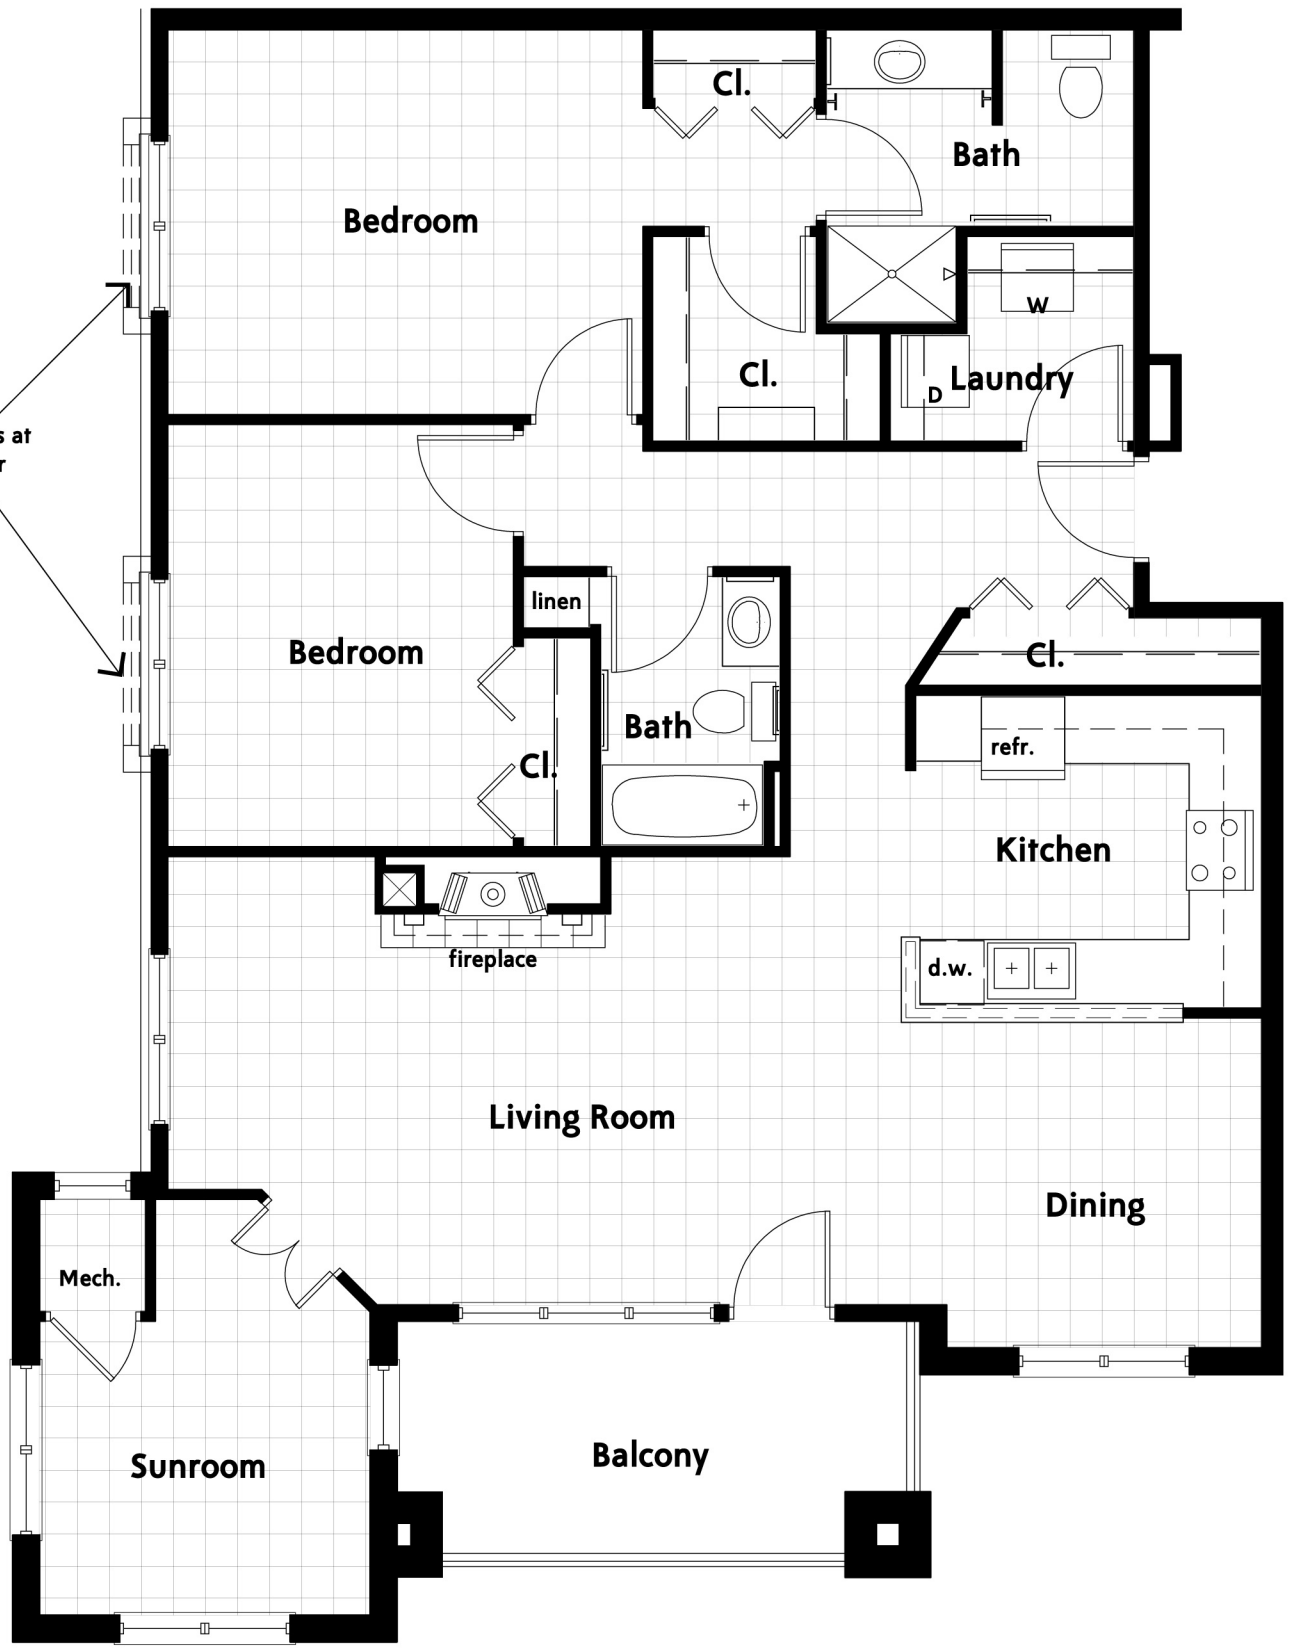

bay windows at 2nd floor units

ELM UNIT

1 SQUARE = 1'-0" 1,405 Sq. Ft.

**Breckenridge
Village**

This brochure is for illustration purposes only and is not part of any legal document. Floor plans are subject to change without notice. Some Features shown may be optional. Please consult a set of blueprints for exact details and measurements